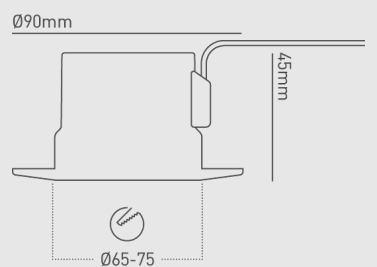

ACCESSORIES

DM298GRID	Grid Dimmer	Sold Separately
DM298FP	Flatplate Dimmer	Sold Separately

This luminaire contains built-in LED lamps.

The lamps cannot be changed in the luminaire.

A+
A
A
C
D
E

LED

874/2012