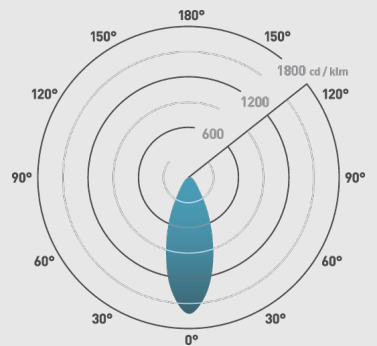

### PHOTOMETRICS @ 25°C

Product code	Finish	Wattage	Colour	Beam angle	lm	lm/W	lx @ 1m
DL48938MW30	Matt White	4.6W	3000K	38°	460	100	820
DL48938MW40	Matt White	4.6W	4000K	38°	490	107	873

Beam angle: 38°